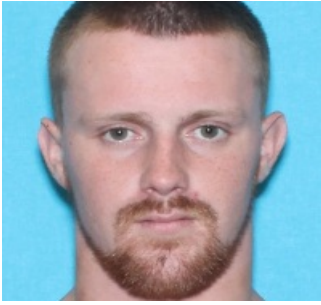

Issued by Texas Dept. of Public Safety
AMBER ALERT
Abducted Child

Call (409) 246-5101 to report information to Hardin County Sheriff's Office

Last Seen: 2100 Alexander Road Silsbee, TX at 11:55 PM on Jan 24, 2023

Abducted Child 1:

Aiden Langford

Age:	4 month(s)	Hair:	Blond	Height:	2'6"
Race:	White	Weight (Lbs):	25	Gender:	Male
Eyes:	Blue				

Additional Information:

Abducted Child 2:

Aaliyah Langford

Age:	1 year(s)	Hair:	Blond	Height:	3'0"
Race:	White	Weight (Lbs):	40	Gender:	Female
Eyes:	Blue				

Additional Information:

Suspect 1:

Tiffany Weaver

Age:	31 year(s)	Hair:	Blond	Height:	5'7"
Race:	White	Weight (Lbs):	135	Gender:	Female
Eyes:	Hazel				

Additional Information:

Suspect 2:

Aaron Langford

Age: 29 year(s) **Hair:** Red or Auburn **Height:** 6'2"
Race: White **Weight (Lbs):** 169 **Gender:** Male
Eyes: Green

Additional Information:

Vehicle:

Make: Chrysler **Model:** Van
Year: 2005 **Color:** White
License State: TX **License Number:** BP9V603

Additional Information: Stock photo, not actual vehicle.